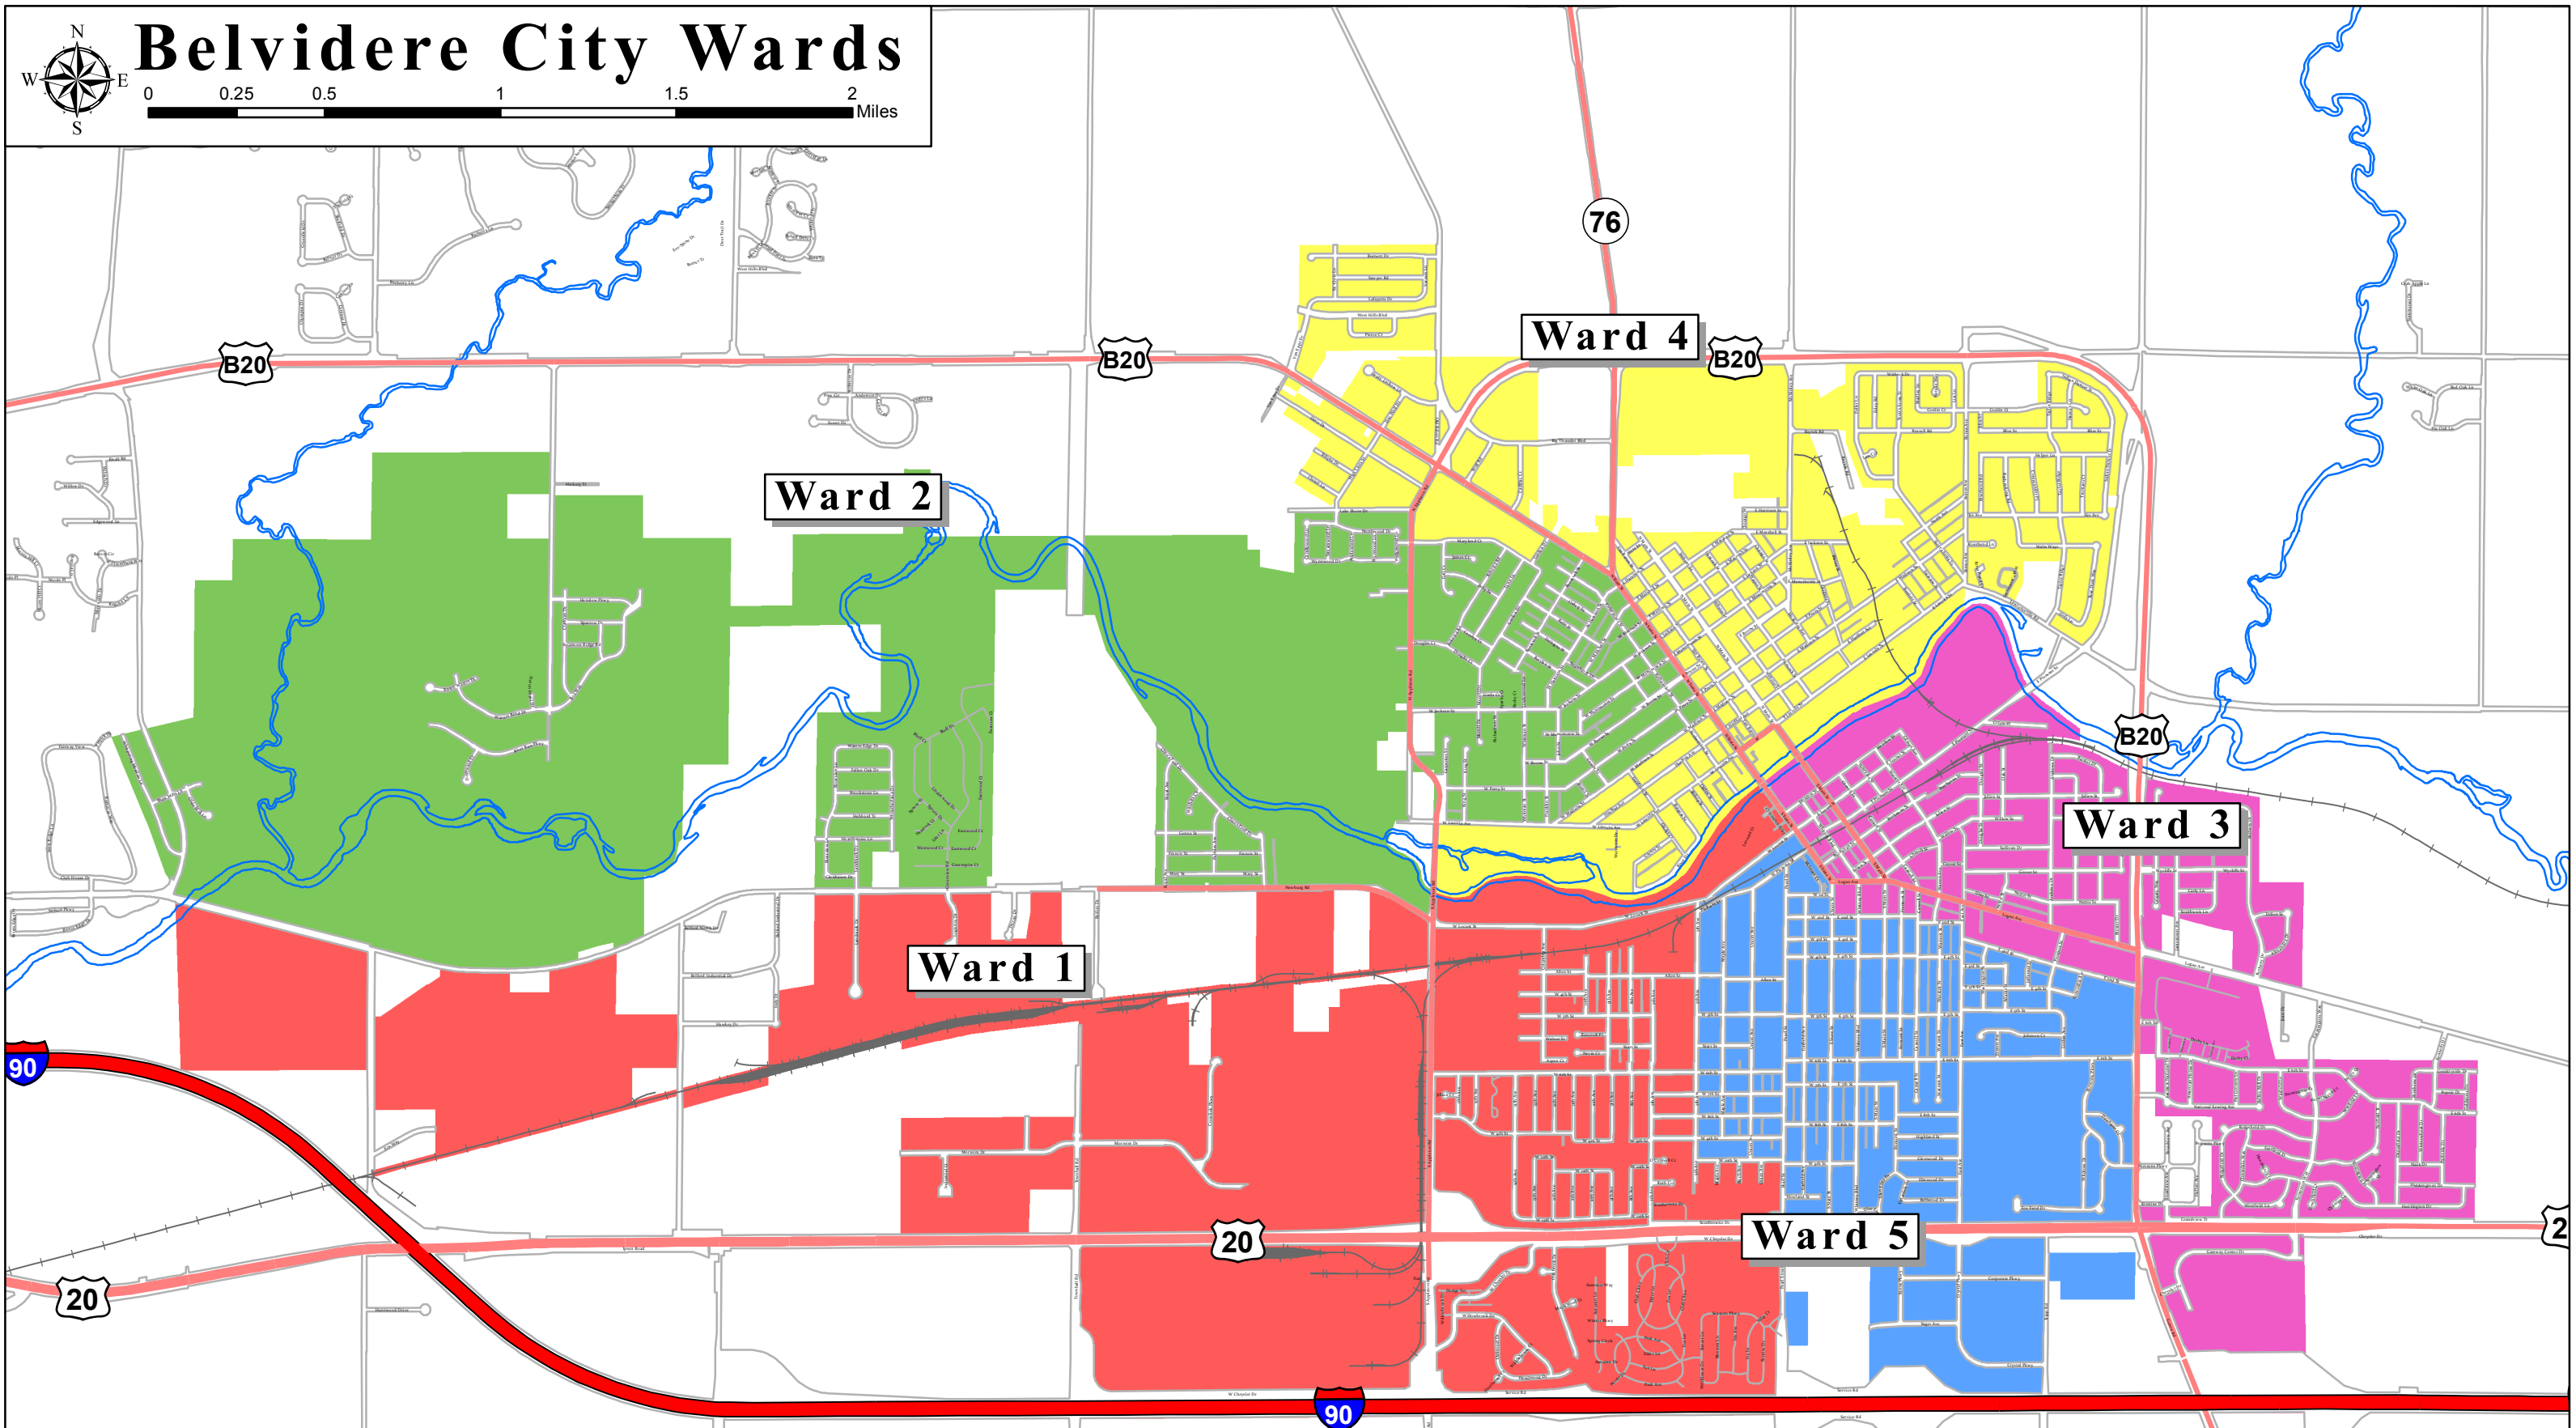

# Belvidere City Wards

0 0.25 0.5 1 1.5 2 Miles

**Ward 1**  
Clayton Stevens  
Tom Porter

**Ward 2**  
Daniel Snow  
Mike Borowicz

**Ward 3**  
Wendy Frank  
Tom Ratcliffe

**Ward 4**  
George Crawford  
Ronald Brooks

**Ward 5**  
Mark Sanderson  
Marsha Freeman